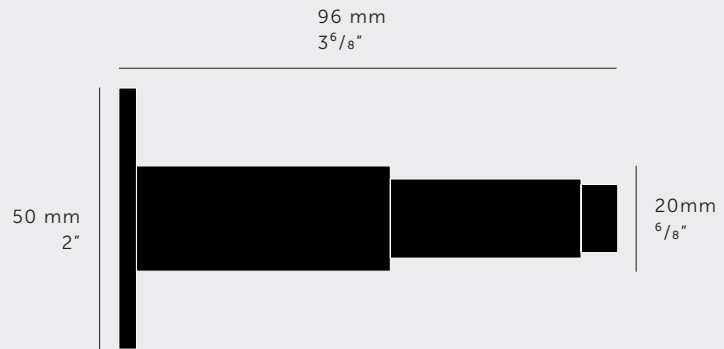

[type. **HARDWARE.**]

[info. **MEASUREMENTS.**]

[info. **SPECIFICATIONS.**]

1 wall mounted door stop

[info. **FINISH & SKU NUMBERS.**]

[finish.]

[UK.]

[US.]

Steel	RDS-07265	NDS-07375
Brass	RDS-05266	NDS-05376
Smoked Bronze	RDS-09267	NDS-09377
Black	RDS-02268	NDS-02378

[info. **CARE INSTRUCTIONS.**]

Wipe with damp cloth with no loose hairs, avoid using any chemicals.
Please note all finishes are prone to aging.

[info. **ALSO INCLUDED.**]

1x 5 x 40mm woodscrew

1 pc