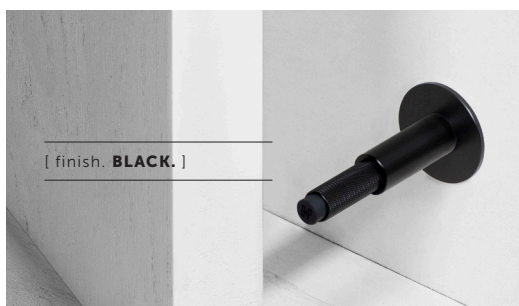

## DOOR STOP / WALL

[ type. **HARDWARE.** ]

[ knurl. **CROSS.** ]

A wall mounted door stop made from solid metal and featuring our signature, diamond-cut, cross knurl pattern. Finished with a 'B+P' branded black rubber stopper.